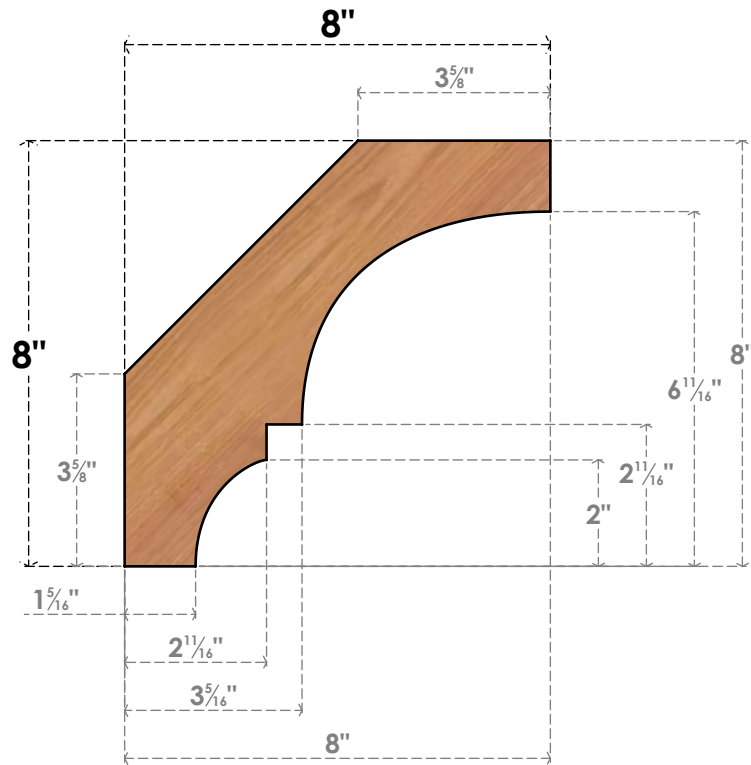

BRC04X08X08BOA00SWR

3 1/2"W X 8"D X 8"H BALBOA SMOOTH BRACE, WESTERN RED CEDAR

SIDE

FRONT

EKENA MILLWORK
 2300 WEST MAIN ST.
 CLARKSVILLE, TX 75426
 TOLL FREE: 866-607-0453
 WWW.EKENAMILLWORK.COM

NOTES

1. INSTALLATION TO BE COMPLETED IN ACCORDANCE WITH MANUFACTURER'S SPECIFICATIONS.
2. DRAWING MAY NOT BE TO SCALE
3. THIS DRAWING IS INTENDED FOR DESIGN AND PLANNING PURPOSES ONLY.
4. ALL INFORMATION CONTAINED HEREIN WAS CURRENT AT THE TIME OF DEVELOPMENT BUT MUST BE REVIEWED AND APPROVED BY THE PRODUCT MANUFACTURER TO BE CONSIDERED ACCURATE.
5. PRODUCTS ARE NOT KILN DRIED. THIS ITEM IS UNIQUE AND WILL CONTAIN THE NATURAL VARIATIONS THAT THE WOOD SPECIES OFFERS. THIS MAY RESULT IN VARIATIONS UP TO 1/4"